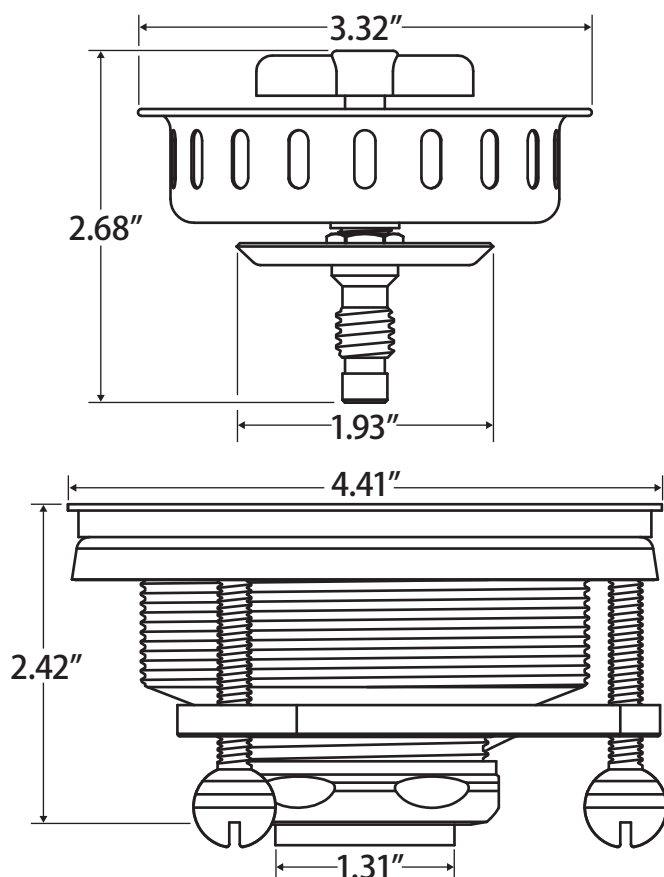

Easy Loc Basket Strainer

400 Grade Stainless Steel Sink Strainer

SS405

Highly durable and easy to install, this strainer has a similar design of our Twist Loc but with a labor saving mounting device. To mount, simply tighten three bolts. The SS405 Easy Loc provides durability and value in 400 grade stainless steel construction with easy installation.

Fits sinks which have a thickness between 1/16" and 1"

No.	Materials
	305-405
1	Handle Chrome Plated Zinc
2	Strainer Basket SS430
3	Body Polished SS430
4	Rubber Washer BUNA-N
5	Locking Ring Galvanized Steel
6	Bolts Galvanized Iron
7	Triangle Nut Galvanized Steel
8	Seal Ring Polyethylene
9	Tail Nut Brass