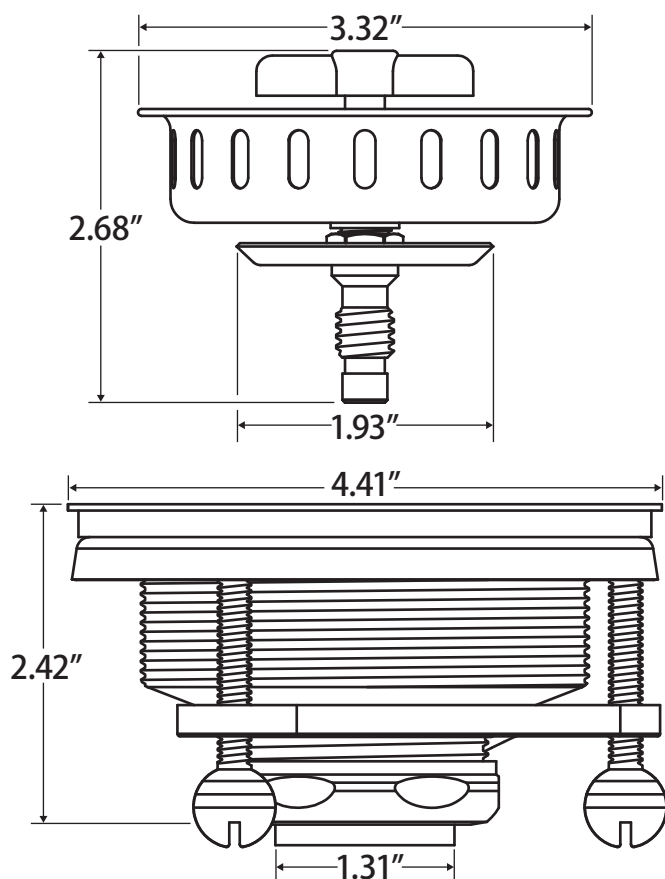

# Easy Loc Basket Strainer

## 400 Grade Stainless Steel Sink Strainer

**SS405**

Highly durable and easy to install, this strainer has a similar design of our Twist Loc but with a labor saving mounting device. To mount, simply tighten three bolts. The SS405 Easy Loc provides durability and value in 400 grade stainless steel construction with easy installation.

**Fits sinks which have a thickness between 1/16" and 1"**

No.	Materials	
	<b>305-405</b>	
1	Handle	Chrome Plated Zinc
2	Strainer Basket	SS430
3	Body	Polished SS430
4	Rubber Washer	BUNA-N
5	Locking Ring	Galvanized Steel
6	Bolts	Galvanized Iron
7	Triangle Nut	Galvanized Steel
8	Seal Ring	Polyethylene
9	Tail Nut	Brass