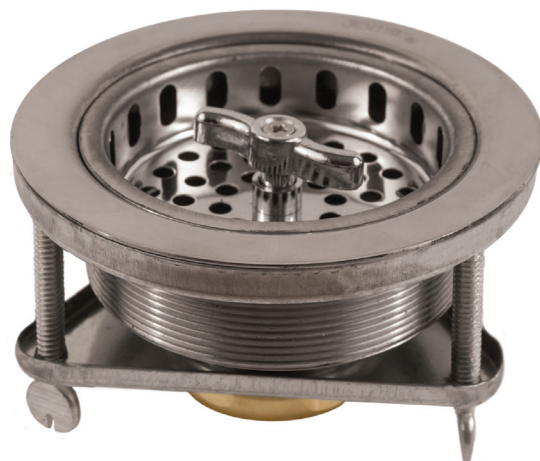

# Easy Loc Basket Strainer

## 400 Grade Stainless Steel Sink Strainer

**SS405**

Highly durable and easy to install, this strainer has a similar design of our Twist Loc but with a labor saving mounting device. To mount, simply tighten three bolts. The SS405 Easy Loc provides durability and value in 400 grade stainless steel construction with easy installation.

**Fits sinks which have a thickness between 1/16" and 1"**

No.	Materials	
	<b>305-405</b>	
1	Handle	Chrome Plated Zinc
2	Strainer Basket	SS430
3	Body	Polished SS430
4	Rubber Washer	BUNA-N
5	Locking Ring	Galvanized Steel
6	Bolts	Galvanized Iron
7	Triangle Nut	Galvanized Steel
8	Seal Ring	Polyethylene
9	Tail Nut	Brass