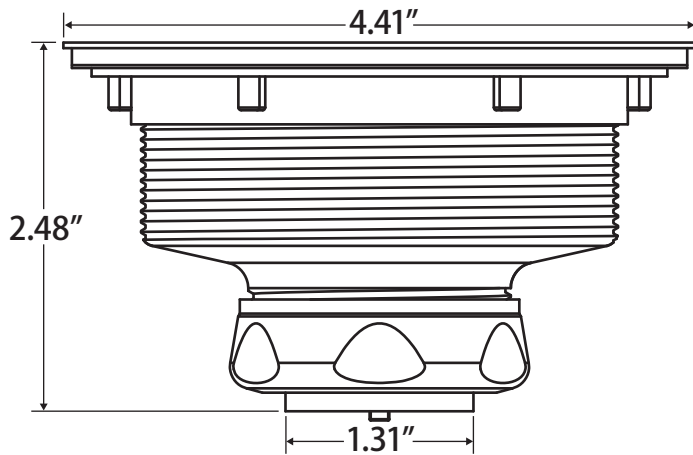

No.	Materials
	300-009
1	Handle Chrome Plated Zinc
2	Strainer Basket SS430
3	Body Chrome Plated Brass
4	Rubber Washer BUNA-N
5	Lock Nut Zinc
6	Seal Ring Polyethylene
7	Tail Nut Brass

Note: Includes friction ring