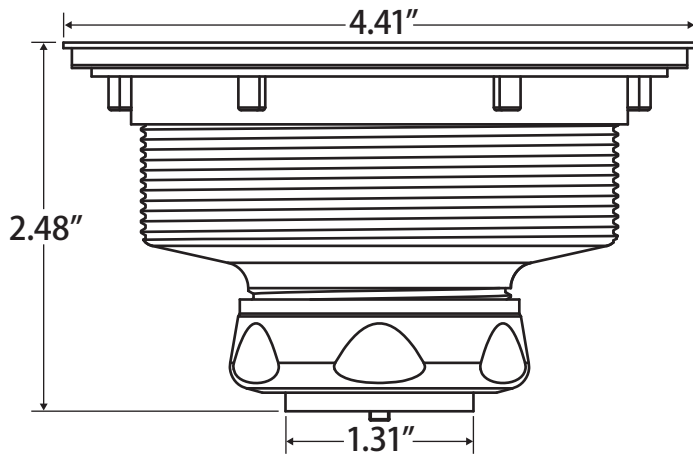

Smart Move™ Basket Strainer

Chrome Plated Brass Sink Strainer

SS-410

With a unique post design, the Smart Move™ can easily switch from straining to a positive leak-proof seal with just a quarter-turn. Quality begins with a chrome plated brass body, hand knob, and post. In addition, we use a brass tail nut, an extra-large lock nut and a stainless steel basket. This versatile strainer is definitely a smart move.

Fits sinks which have a thickness between 1/16" and 7/8"

WARNING: This product can expose you to chemicals including lead, which is known to the State of California to cause cancer, and lead, which is known to the State of California to cause birth defects or other reproductive harm. For more information go to www.P65Warnings.ca.gov.