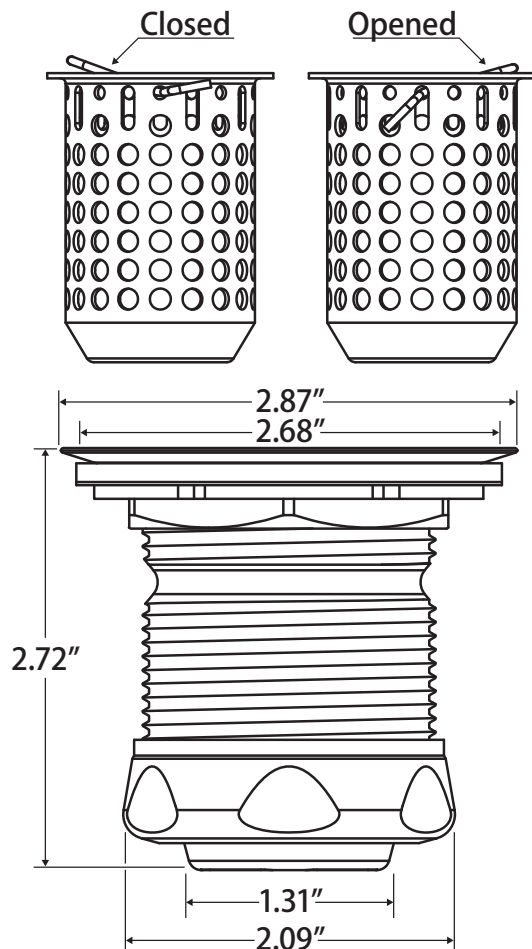

Small Wonder™ Basket Strainer

Chrome Plated Brass or 300 Grade Brushed Stainless Steel Bar Sink Strainer

SS-308

With a unique deep cup basket that is removable for easy cleaning, Small Wonder™ models come in either a chrome plated brass or brushed stainless steel finish, and all come standard with a brass tail nut. This strainer fits most standard bar sinks openings.

Fits sinks which have a thickness between 1/16" and 1"

No.	Materials	
	300-101	300-019
1	Strainer	Chrome Plated SS304 / Brushed SS304
2	Strainer Basket	Chrome Plated Brass / Brushed SS304
3	Body	Chrome Plated Brass / Brushed SS304
4	Rubber Washer	BUNA-N
5	Lock Nut	Brass
6	Gasket	BUNA-N
7	Tail Nut	Brass