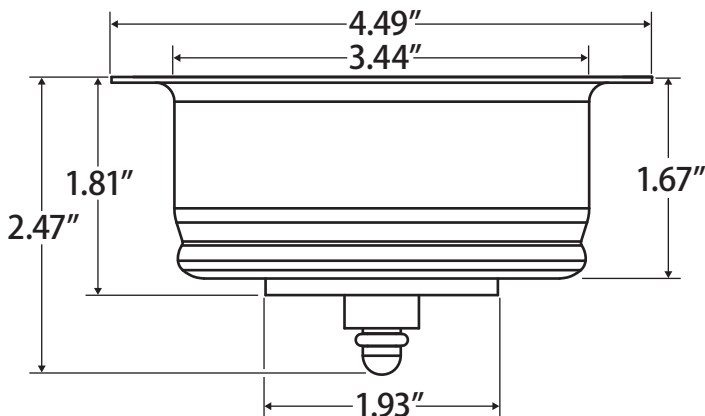

## 400 Grade Brushed Stainless Steel Sink Strainer

**BS-323-DBS**

The Push-N-Seal II™ has similar dimensions and specifications to InSinkErator® and many other brand name disposers. This garbage disposer cover is easy to use and reliable with a thick BUNA rubber seal and an appealing brushed stainless finish.